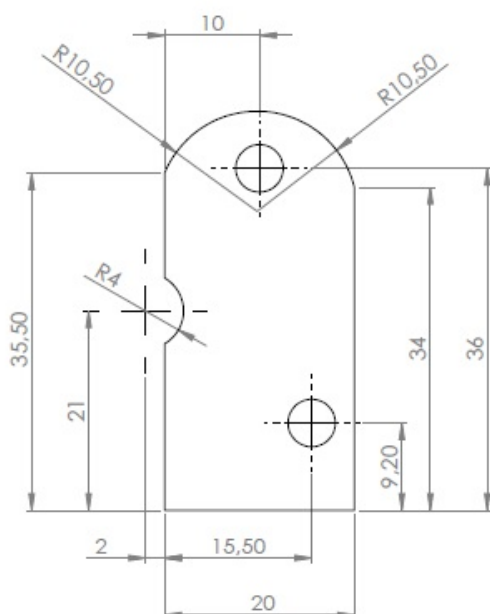

PRODUCT SHEET

Description:

Spacer For Elu-Hinge 2mm Thickness, YZP, (Not for 25&30mm)

Item number:

15.80.001-1

Units	Box	Carton	HS Code	Barcode
Pcs.	1	2000	8302490099	 5704866061889

SISO A/S

Mileparken 11
DK-2740 Skovlunde
Denmark
VAT: DK 24786013

Phone +45 45 830 900

www.siso.dk
siso@siso.dk

Danske Bank
Nytorv Branch
Copenhagen
SWIFT: DABADKKK

Account no.
4180 3112 112936
IBAN Account
DK7230003112112936