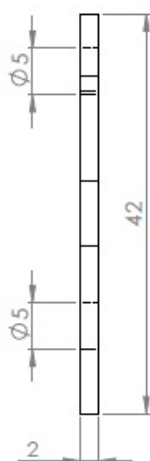

PRODUCT SHEET

Description:

Spacer For Elu-Hinge 2mm Thickness, YZP, (Not for 25&30mm)

Item number:

15.80.001-1

Units	Box	Carton	HS Code	Barcode
Pcs.	1	2000	8302490099	 5704866061889

SISO A/S

Mileparken 11
DK-2740 Skovlunde
Denmark
VAT: DK 24786013

Phone +45 45 830 900

www.siso.dk
siso@siso.dk

Danske Bank
Nytorv Branch
Copenhagen
SWIFT: DABADKKK

Account no.
4180 3112 112936
IBAN Account
DK7230003112112936